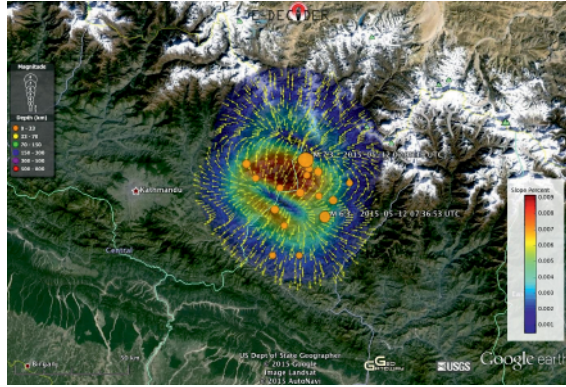

Lapworth Museum

University of Birmingham

6pm - 7.30 pm; All Welcome!